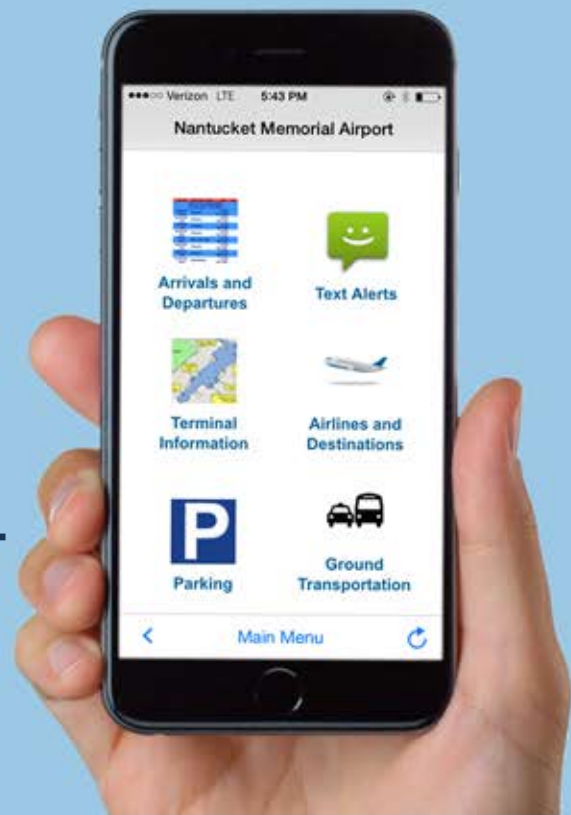

Airport App

Custom Airport Application For Mobile Devices

Retain your airport customer base!
This App will build your brand and have the fliers thinking about their favorite airport, not which airline services them best.

The information displayed in the app is the most up-to-date, automatically.
Configure custom flight text alerts.

- Automatic Flight Information Updates
- Terminal Layout and Facility Map
- Parking Options and Rates
- Airport and Local Weather
- Ground Transportation Information
- Airlines and Flight Destinations
- Text Alerts on current flights

Airport App

Custom Airport Application For Mobile Devices

Passengers, meeters, and greeters have one source for all airport information. Provides accurate current status of all flights.

Provides a clear summary of the airport services for the landside.